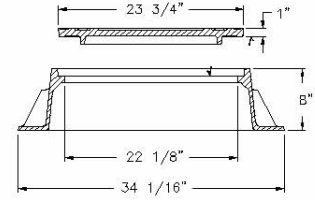

### 2615 FRAME & COVER

Heavy duty  
Machined bearing surfaces  
Uses 2603 covers and grate

Options  
Special lettered covers  
Custom logo covers  
Bolted assembly