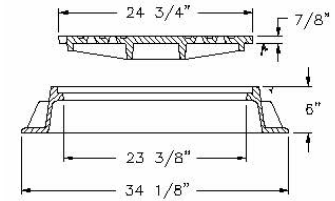

### 2615 FRAME & COVER

Heavy duty  
Machined bearing surfaces  
Uses 2603 covers and grate

Options  
Special lettered covers  
Custom logo covers  
Bolted assembly