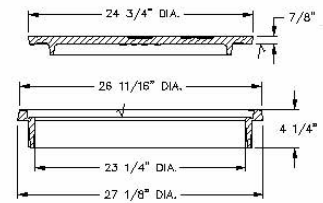

### 2615 FRAME & COVER

Heavy duty  
Machined bearing surfaces  
Uses 2603 covers and grate

Options  
Special lettered covers  
Custom logo covers  
Bolted assembly

### 2626 FRAME & COVER

Heavy duty  
Machined bearing surfaces

Options  
Special lettered covers  
"DUMP NO WASTE!" lettering and fish image  
Bolted assembly

Supplied By:

**TRENCHDRAIN  
SUPPLY**

877-903-7246